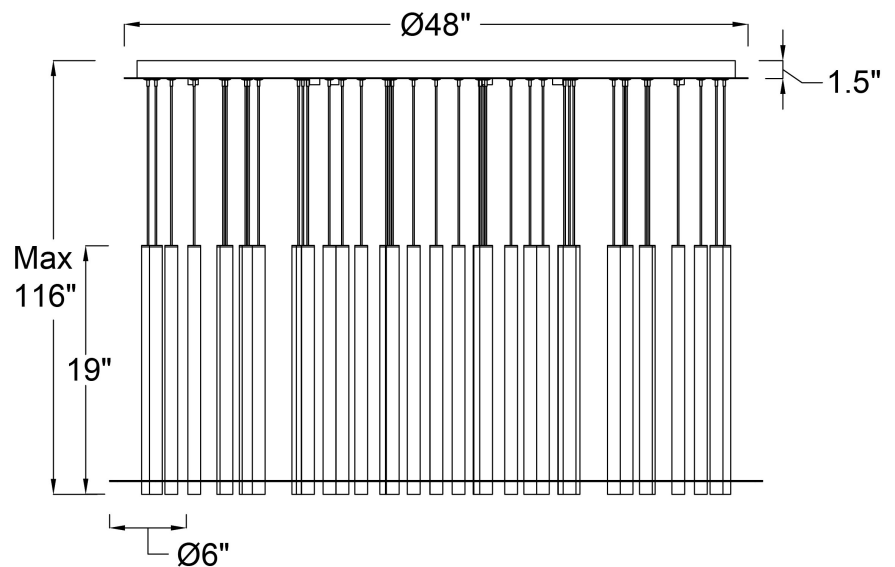

Fixtures weighing 35lbs. or more must be supported and installed independently of the ceiling outlet (junction) box and require additional support in the ceiling where the fixture is being installed.